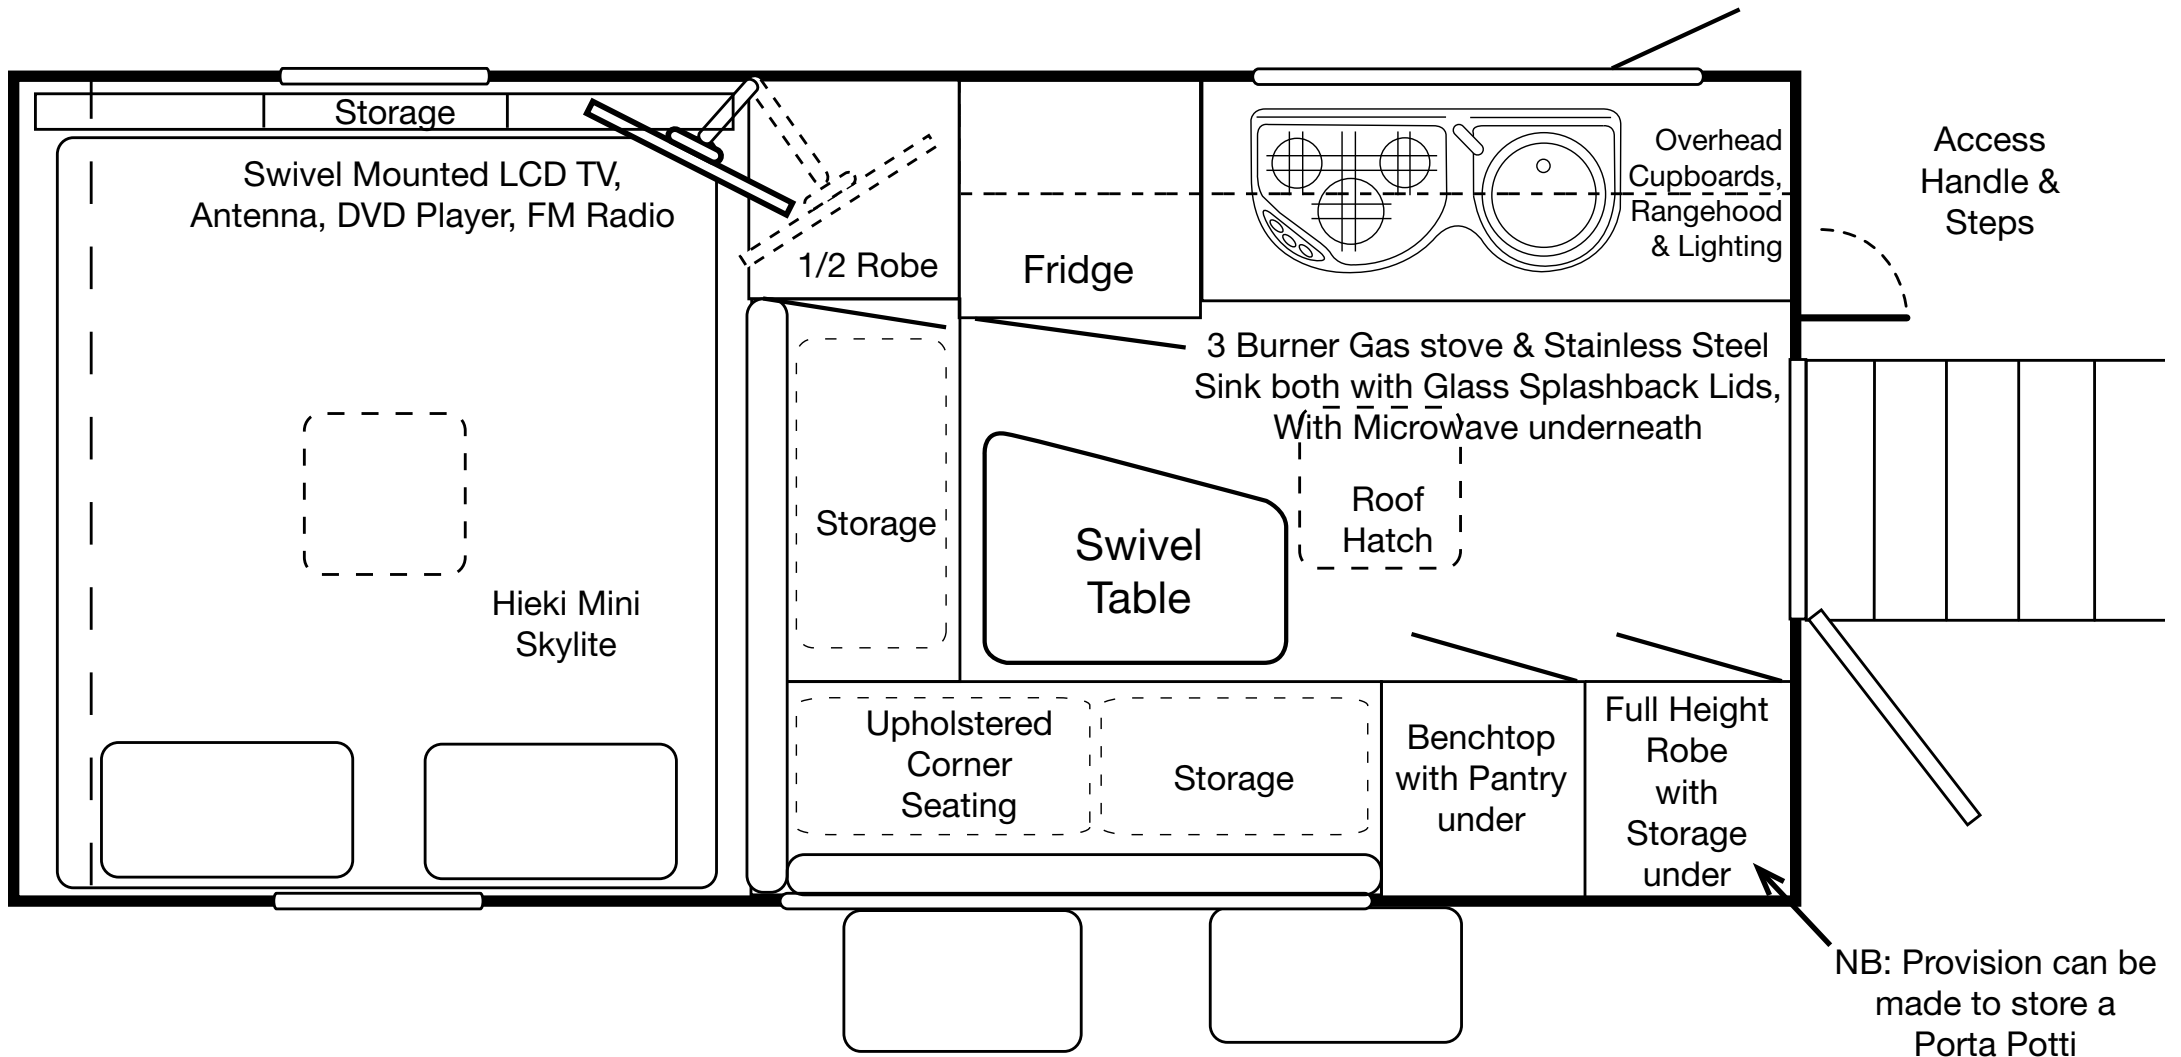

**Typical Full Robe Layout**  
for Luxury Tourer & Compact Rambler Models

Ask for confirmation of current information as specifications, illustrations & pricing may vary without prior notice from those indicated. NB: All Tare Mass is dependant on inclusions specified & sizes indicated are nominal.